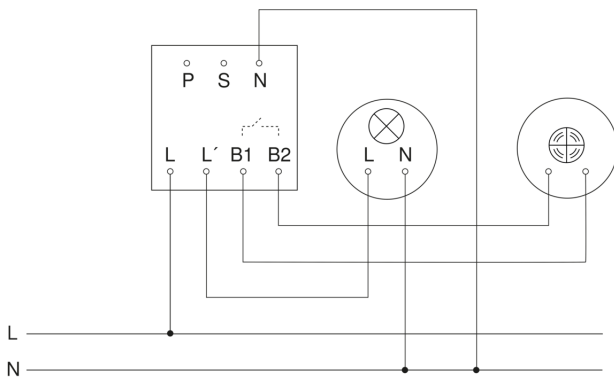

DualTech

COM2 - Concealed wiring
EAN 4007841 008000
Article number 008000

Master circuit diagram

Master/slave interconnection circuit diagram